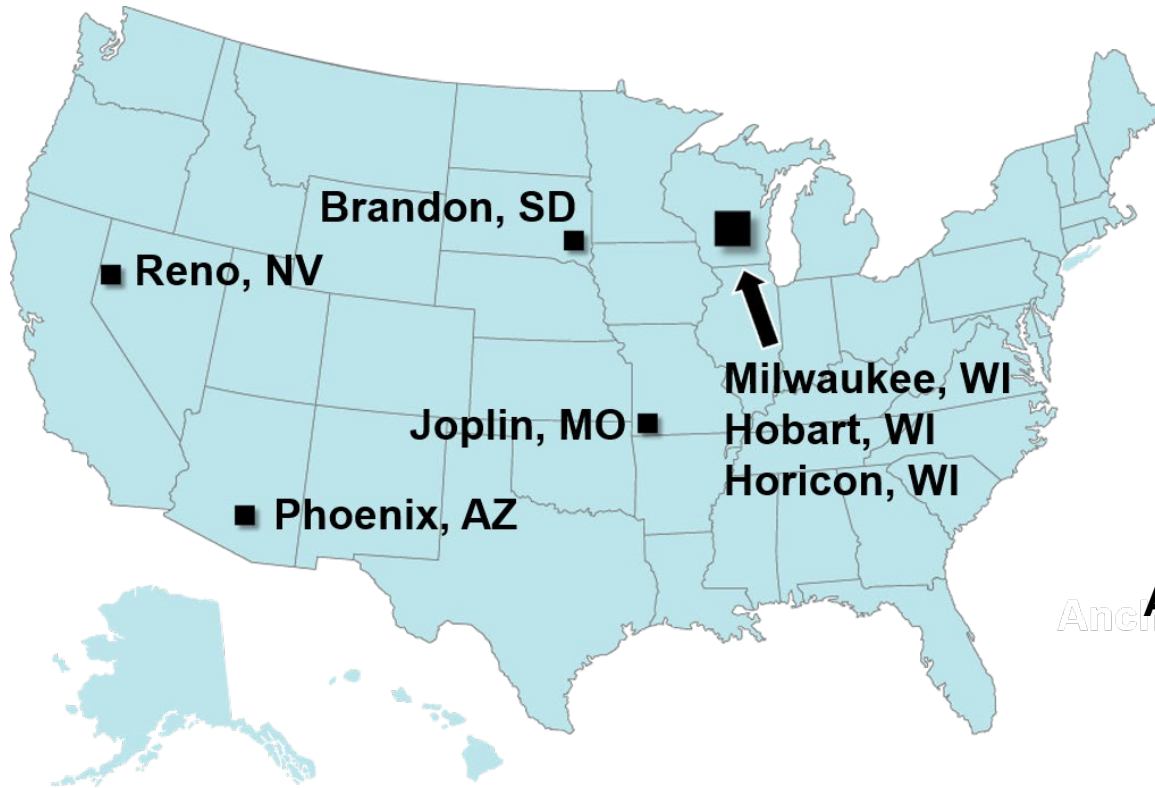

Intown Lutheran Church, Atlanta, Ga. –
Grand Opening Worship with **18 new visitors**

Home Missions New Starts/ Enhancements 2017

Huntersville Lutheran Church – Grand Opening
Reaching 62 people with the gospel in North Carolina

Home Missions New Starts/ Enhancements Spring 2018

7 New Starts

7 Enhancements

**Light of the Valleys – Reno, Nev.
Rev. Joel Heckendorf installed as pastor**

Epiphany and First Lutheran in Racine, Wis.
Outreach to school families

WELS Mission JOURNEYS

wels.net/missionjourneys

**Wisconsin Lutheran Chapel (UW-Madison)
Mission Journey to Colorado Springs, Colo.**

Like the new WELS Missions Facebook page!

fb.com/WELSmissions

**EVERY NEIGHBOR
EVERY NATION**