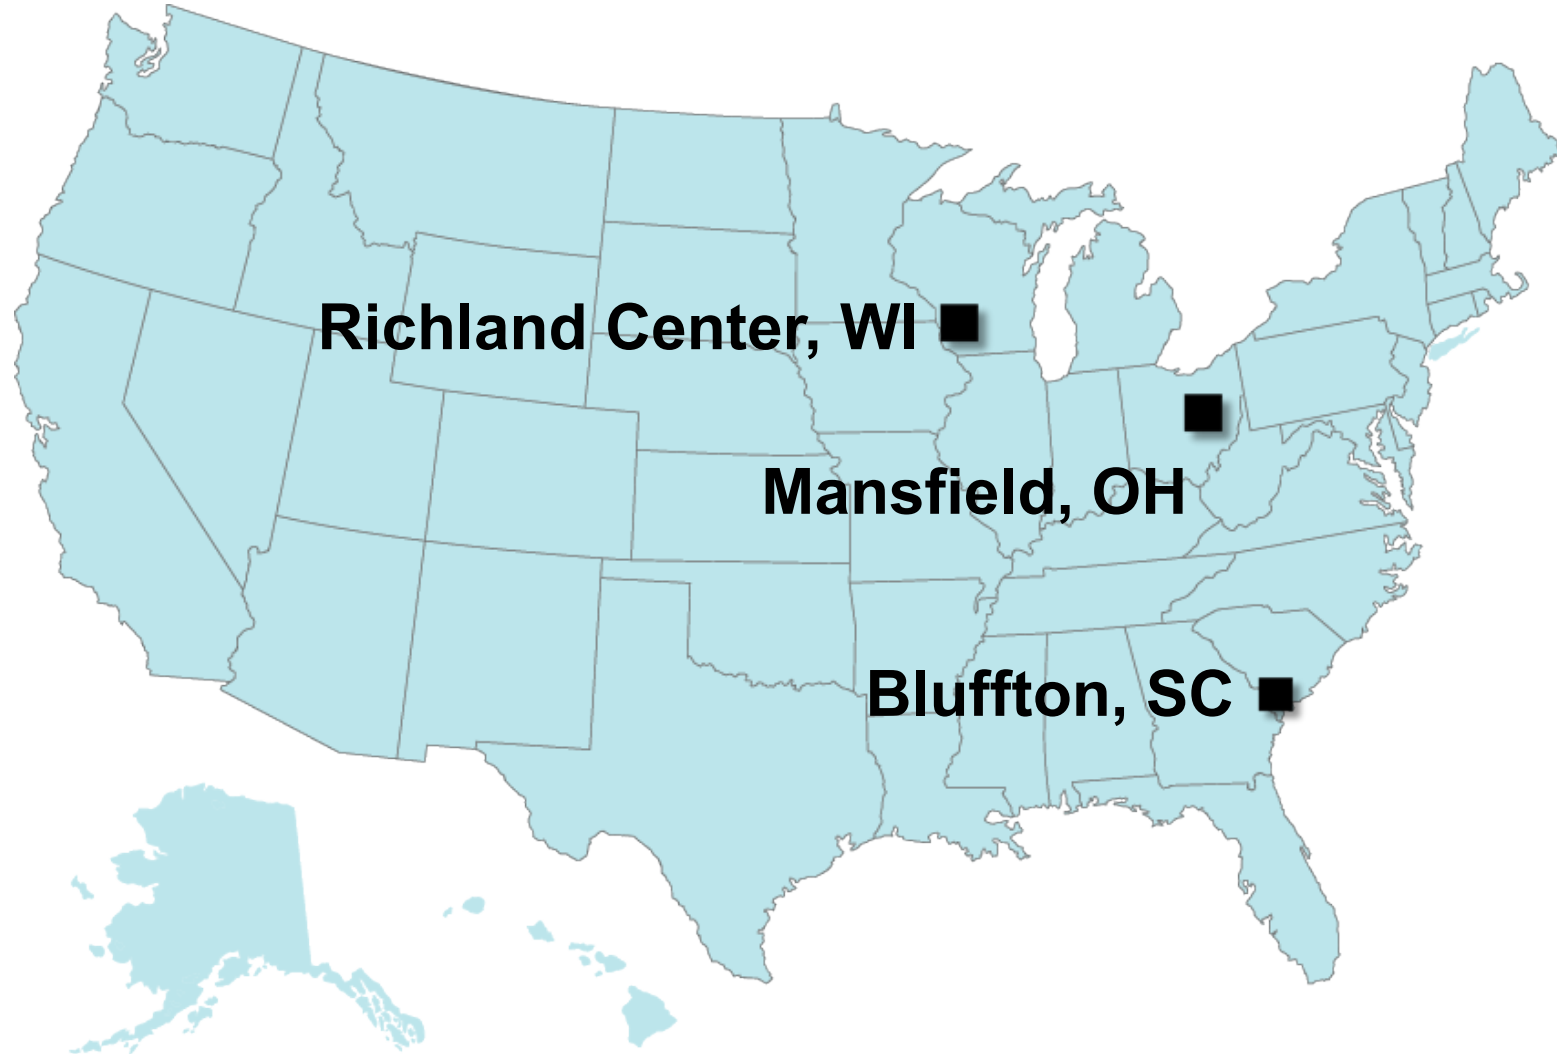

Home Missions New Starts – Fall 2018