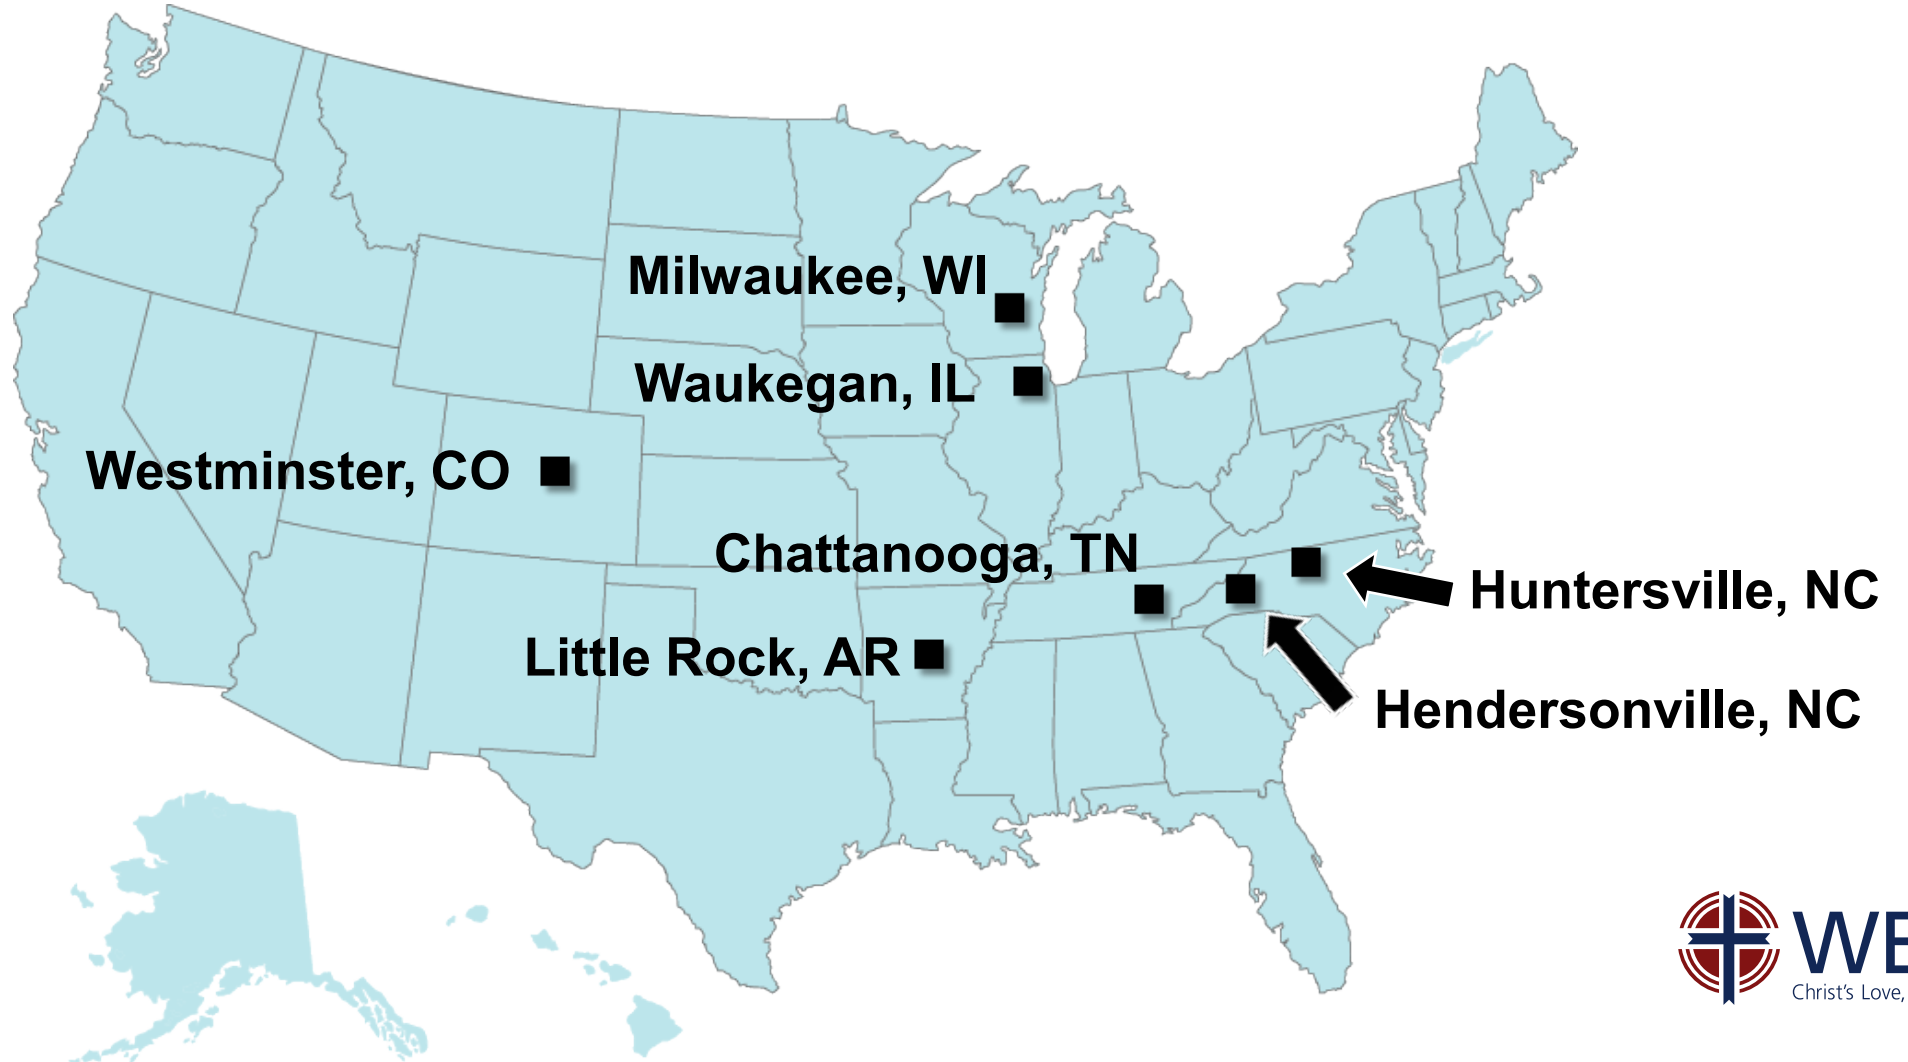

Intown Lutheran Church, Atlanta, Ga. –
Grand Opening Worship with **18 new visitors**

Home Missions New Starts/ Enhancements 2017

Huntersville Lutheran Church – Grand Opening
Reaching 62 people with the gospel in North Carolina

**Grace Lutheran Church in Sahuarita, Ariz.
Groundbreaking on fourth facility**

Divine Savior – Liberty Hill, Texas

Groundbreaking on church and school

WELS Joint Missions

Supporting cross-cultural and people-group ministry, the Pastoral Studies Institute (PSI) and WELS Mission Journeys

Hispanic Ministry
109 WELS churches serve Hispanic people

Hmong Ministry
Trinity Hmong – Manitowoc, Wis.

**South Sudanese Ministry
8 locations across the U.S. and Canada**

Home Missions Partners

- Church Extension Fund
- Lutheran Women's Missionary Society
- Christian Aid & Relief
- Builders for Christ
- WELS Foundation
- Multi-Language Publications
- Wisconsin Lutheran Seminary
- Martin Luther College
- Women's Ministry Committee
- Military Services

WELS Mission JOURNEYS

wels.net/missionjourneys

**Wisconsin Lutheran Chapel (UW-Madison)
Mission Journey to Colorado Springs, Colo.**

Like the new WELS Missions Facebook page!

fb.com/WELSmissions

**EVERY NEIGHBOR
EVERY NATION**