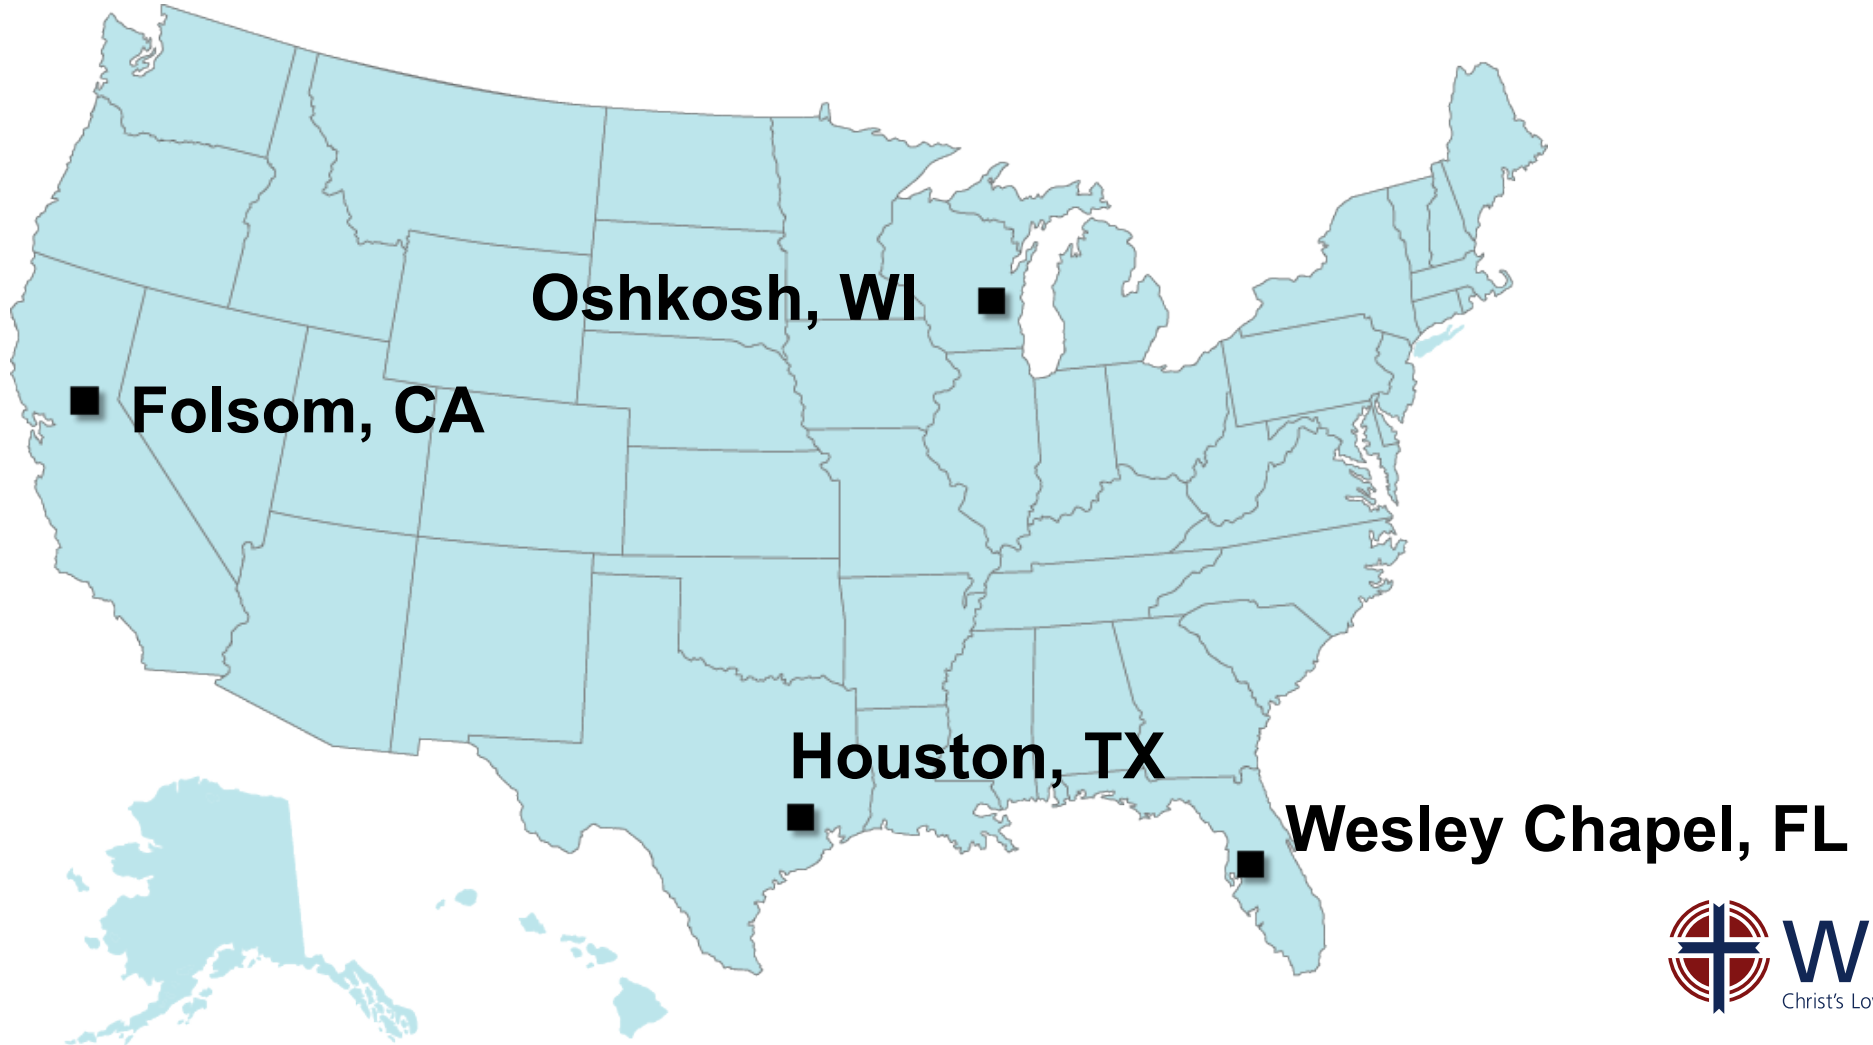

Home Missions New Starts – Spring 2019