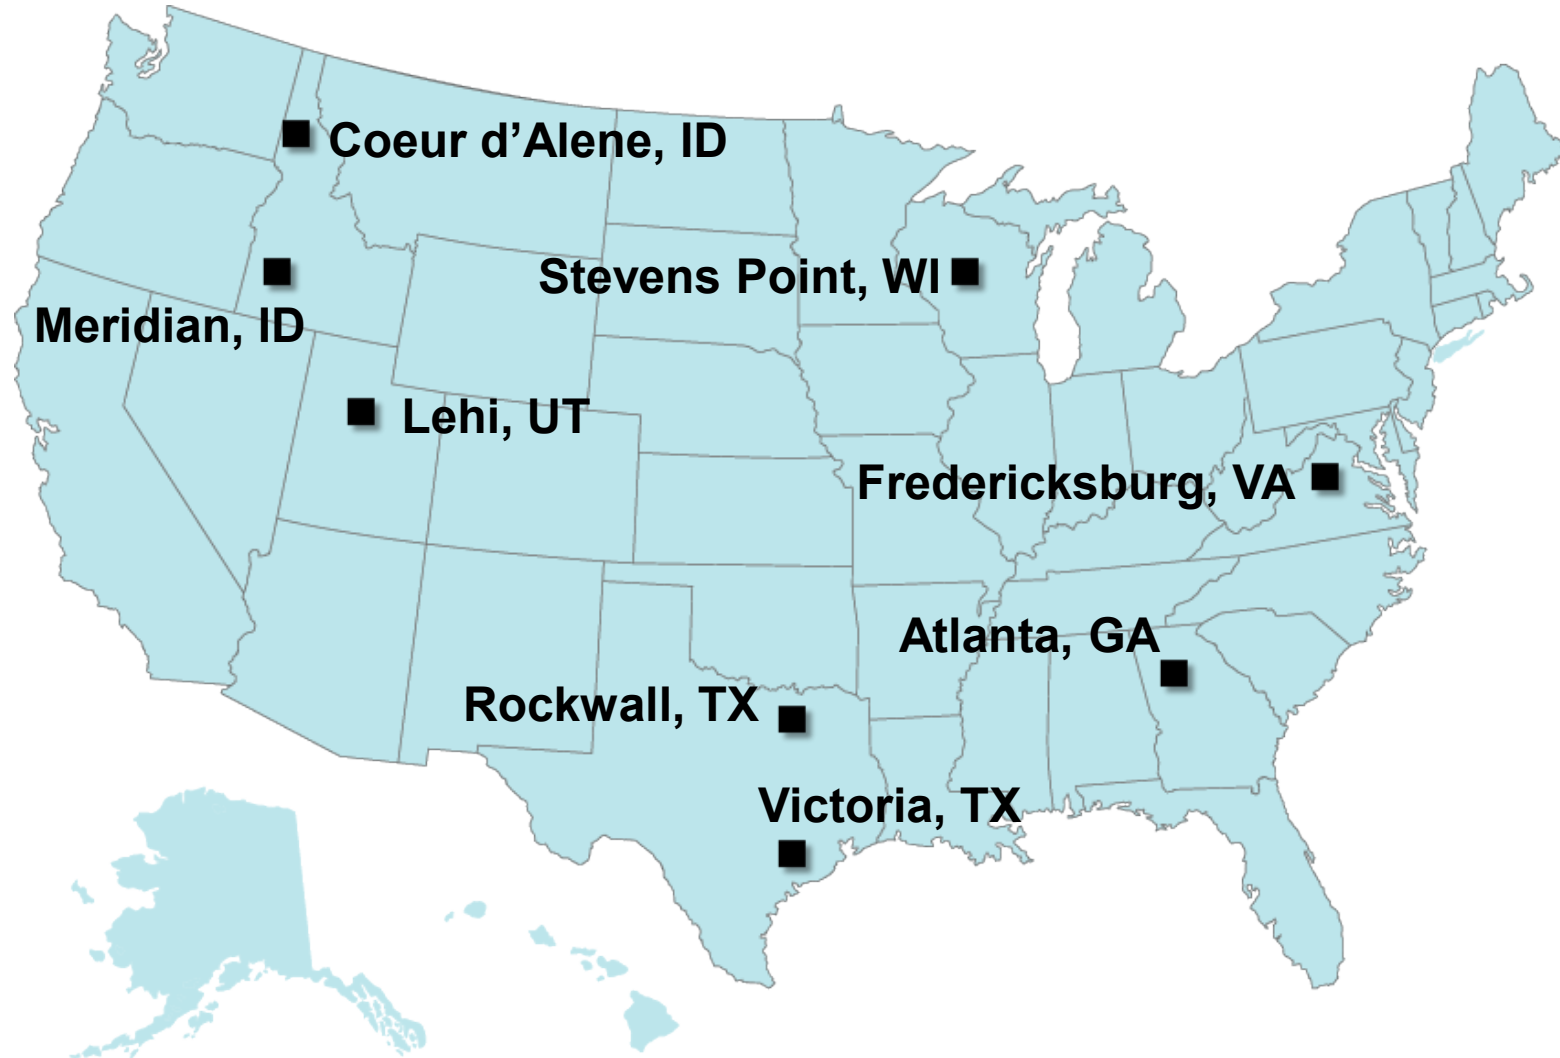

Home Missions New Starts 2016